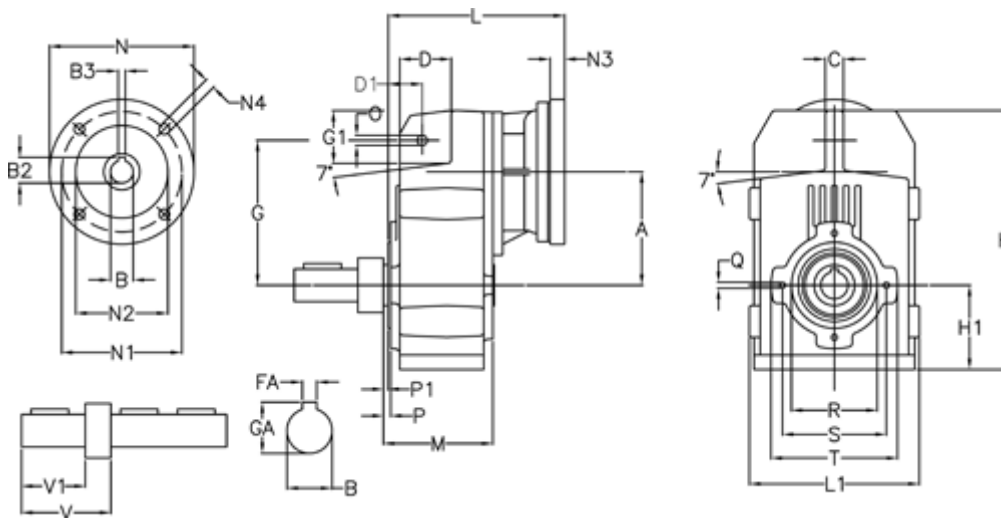

Article number: 29560212781220

Description: Shaft mounted gear  
A253R-127,8-P63B5

## Measures

A = 128.75	FA = 10	M = 135.5	Q = M10x14
B = 35	G = 162	N = 140	R = 110
B1 = 11	G1 = 58.0	N1 = 115	S = 130
B2 = 12.8	GA = 38.0	N2 = 95	T = 150
B3 = 4	H = 290.5	N4 = M8x19	V = 93.0
C = 20	H1 = 93.5	O = 13	V1 = 60
D = 57.0	L = 213.0	P = 6.0	
D1 = 43.5	L1 = 188	P1 = 3.5	